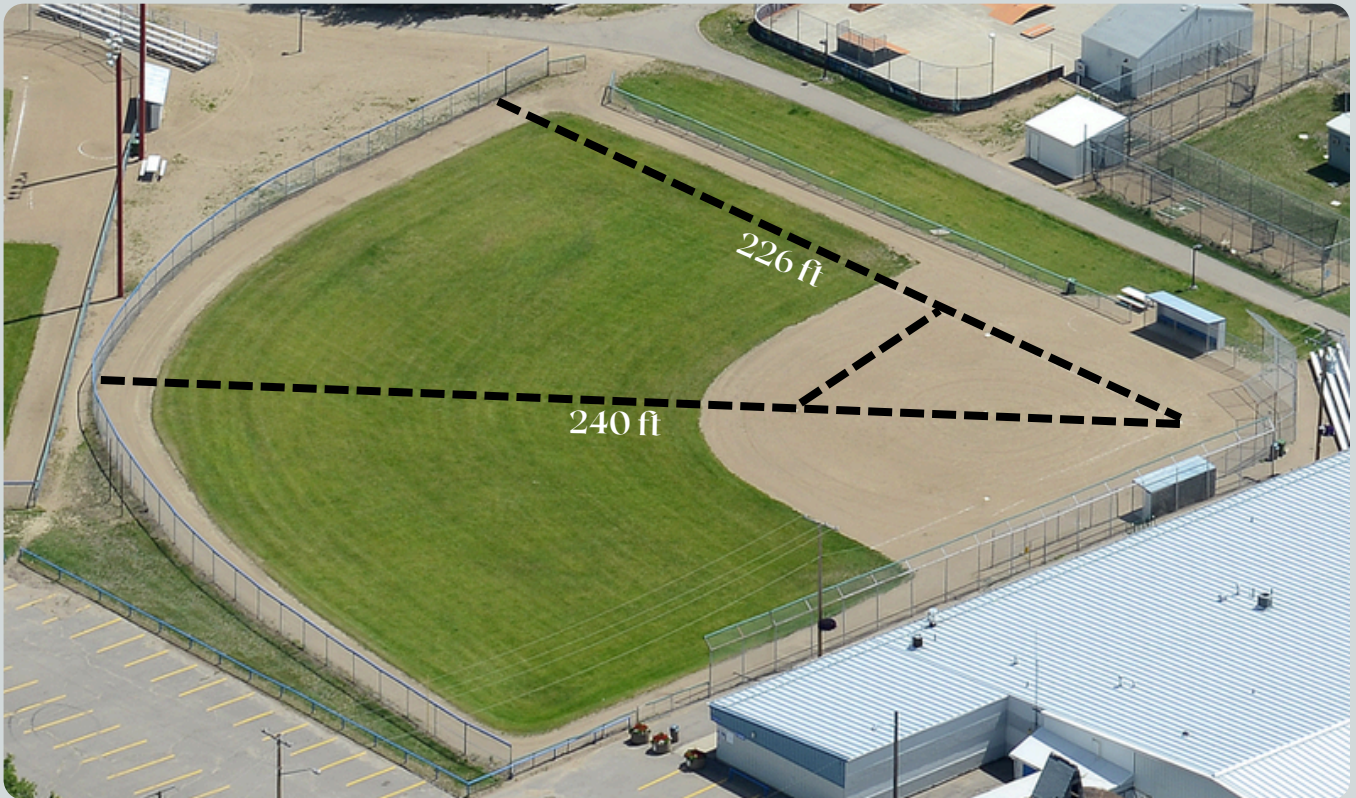

Diamond 1 Measurements

Please click the options below to be redirected to the webpages where you can review the categories and distance tables for each sport:

[Baseball](#)

[Fast Pitch Softball](#)

[Slo-Pitch Softball](#)