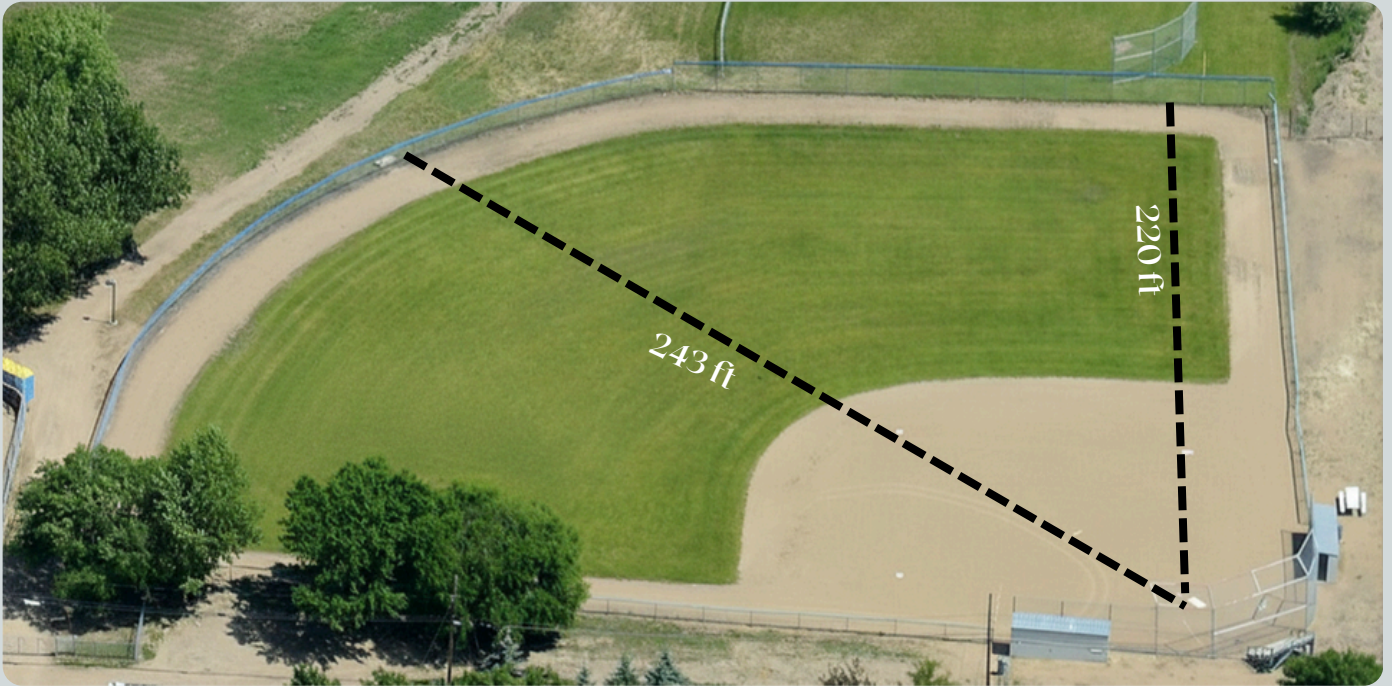

Diamond 4 Measurements

Please click the options below to be redirected to the webpages where you can review the categories and distance tables for each sport:

[Baseball](#)

[Fast Pitch Softball](#)

[Slo-Pitch Softball](#)