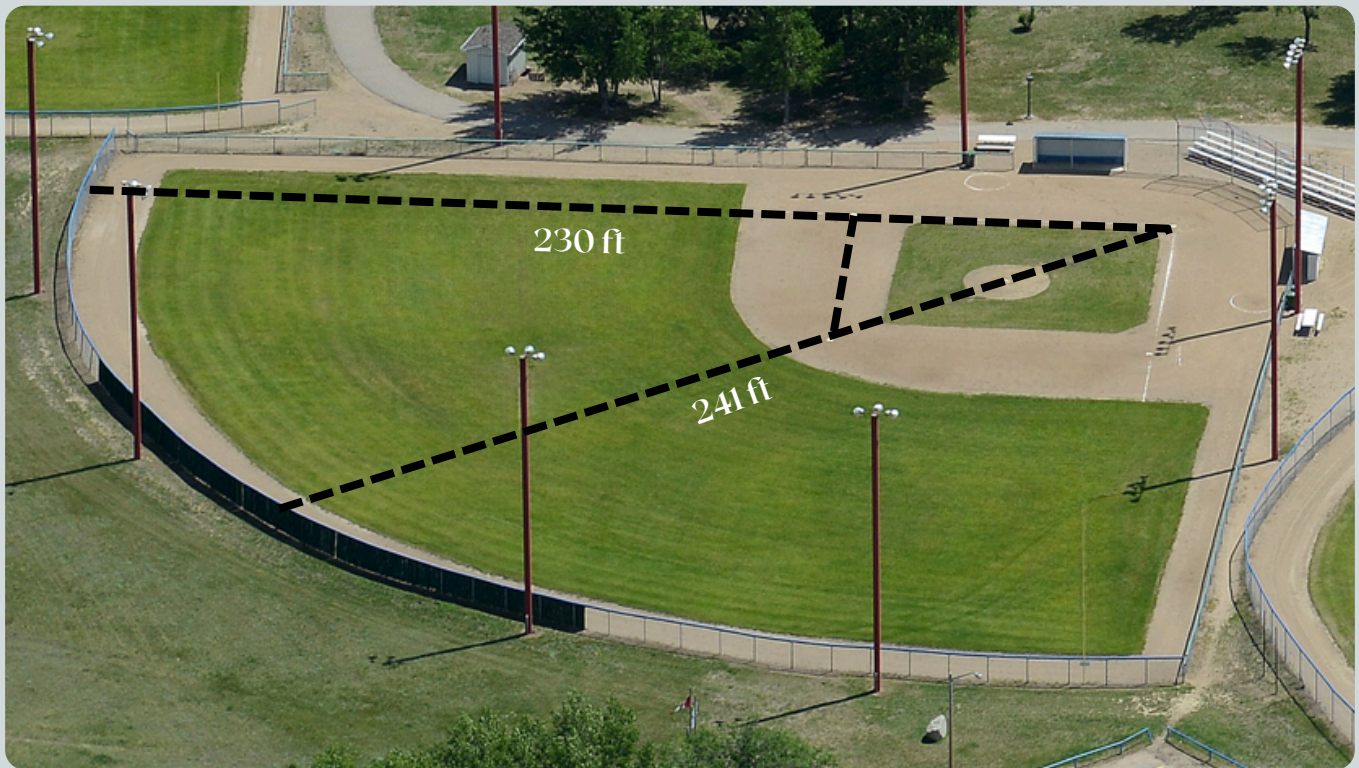

Diamond 2 Measurements

Note: Diamond 2 is equipped with field lights for evening play, which are on from 6:00 PM to 11:00 PM.

Please click the options below to be redirected to the webpages where you can review the categories and distance tables for each sport:

[Baseball](#)

[Fast Pitch Softball](#)

[Slo-Pitch Softball](#)