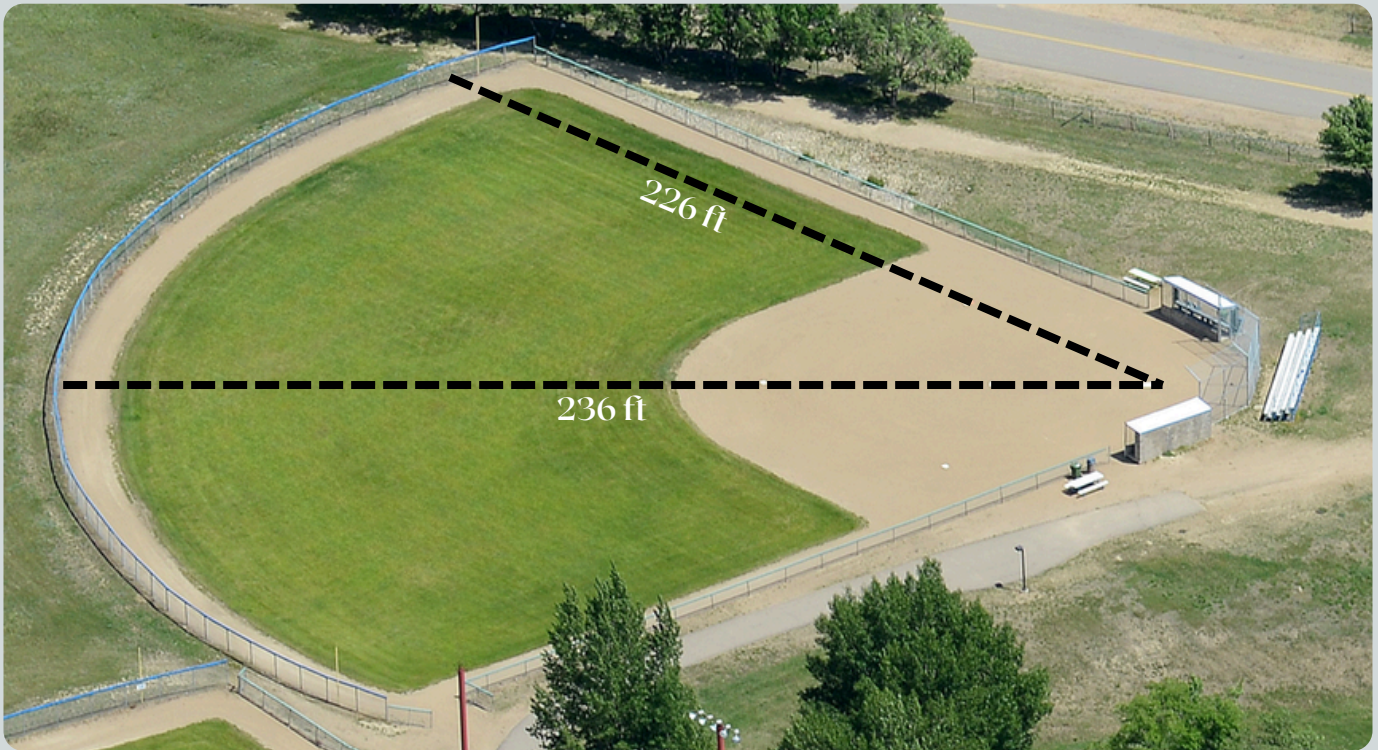

Diamond 3 Measurements

Please click the options below to be redirected to the webpages where you can review the categories and distance tables for each sport:

[Baseball](#)

[Fast Pitch Softball](#)

[Slo-Pitch Softball](#)